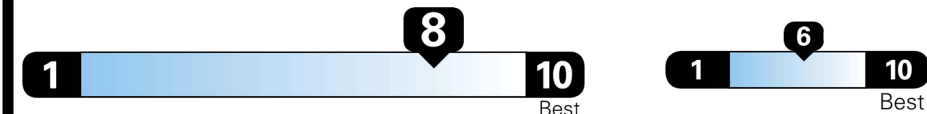

EPA DOT Fuel Economy and Environment

Gasoline Vehicle

Fuel Economy
47 MPG
combined city/hwy
2.1 gallons per 100 miles

Large Cars range from 14 to 137 MPG. The best vehicle rates 140 MPGe.

44 city
51 highway

You save $4,000
in fuel costs over 5 years compared to the average new vehicle.

Annual fuel cost
$1,100

Fuel Economy & Greenhouse Gas Rating (tailpipe only)   **Smog Rating** (tailpipe only)

This vehicle emits 188 grams CO₂ per mile. The best emits 0 grams per mile (tailpipe only). Producing and distributing fuel also create emissions; learn more at fueleconomy.gov.

Actual results will vary for many reasons, including driving conditions and how you drive and maintain your vehicle. The average new vehicle gets 28 MPG and costs $9,500 to fuel over 5 years. Cost estimates are based on 15,000 miles per year at $ 3.50 per gallon. MPGe is miles per gasoline gallon equivalent. Vehicle emissions are a significant cause of climate change and smog.

fueleconomy.gov

Calculate personalized estimates and compare vehicles

Manufacturer's suggested retail price includes manufacturer's recommended pre-delivery service. Gasoline license and title fees state and local taxes and dealer installed options and accessories are not included in the manufacturer's suggested retail price. This label has been affixed to this vehicle by Hyundai Motor America, pursuant to the requirements of 15 U.S.C. 1231 et seq. which prohibits its removal or alteration prior to delivery to the ultimate purchaser.

**PARTS CONTENT INFORMATION
FOR VEHICLE IN THIS CARLINE:**
U.S./CANADIAN PARTS CONTENT: 0 %
MAJOR SOURCES OF FOREIGN PARTS CONTENT: KOREA: 90 %

Note: Parts content does not include final assembly, distribution, or other non-parts costs.

FOR THIS VEHICLE:
FINAL ASSEMBLY POINT: ULSAN, KOREA
COUNTRY OF ORIGIN:
ENGINE: KOREA
TRANSMISSION: KOREA

264 A 2605TGLOVI